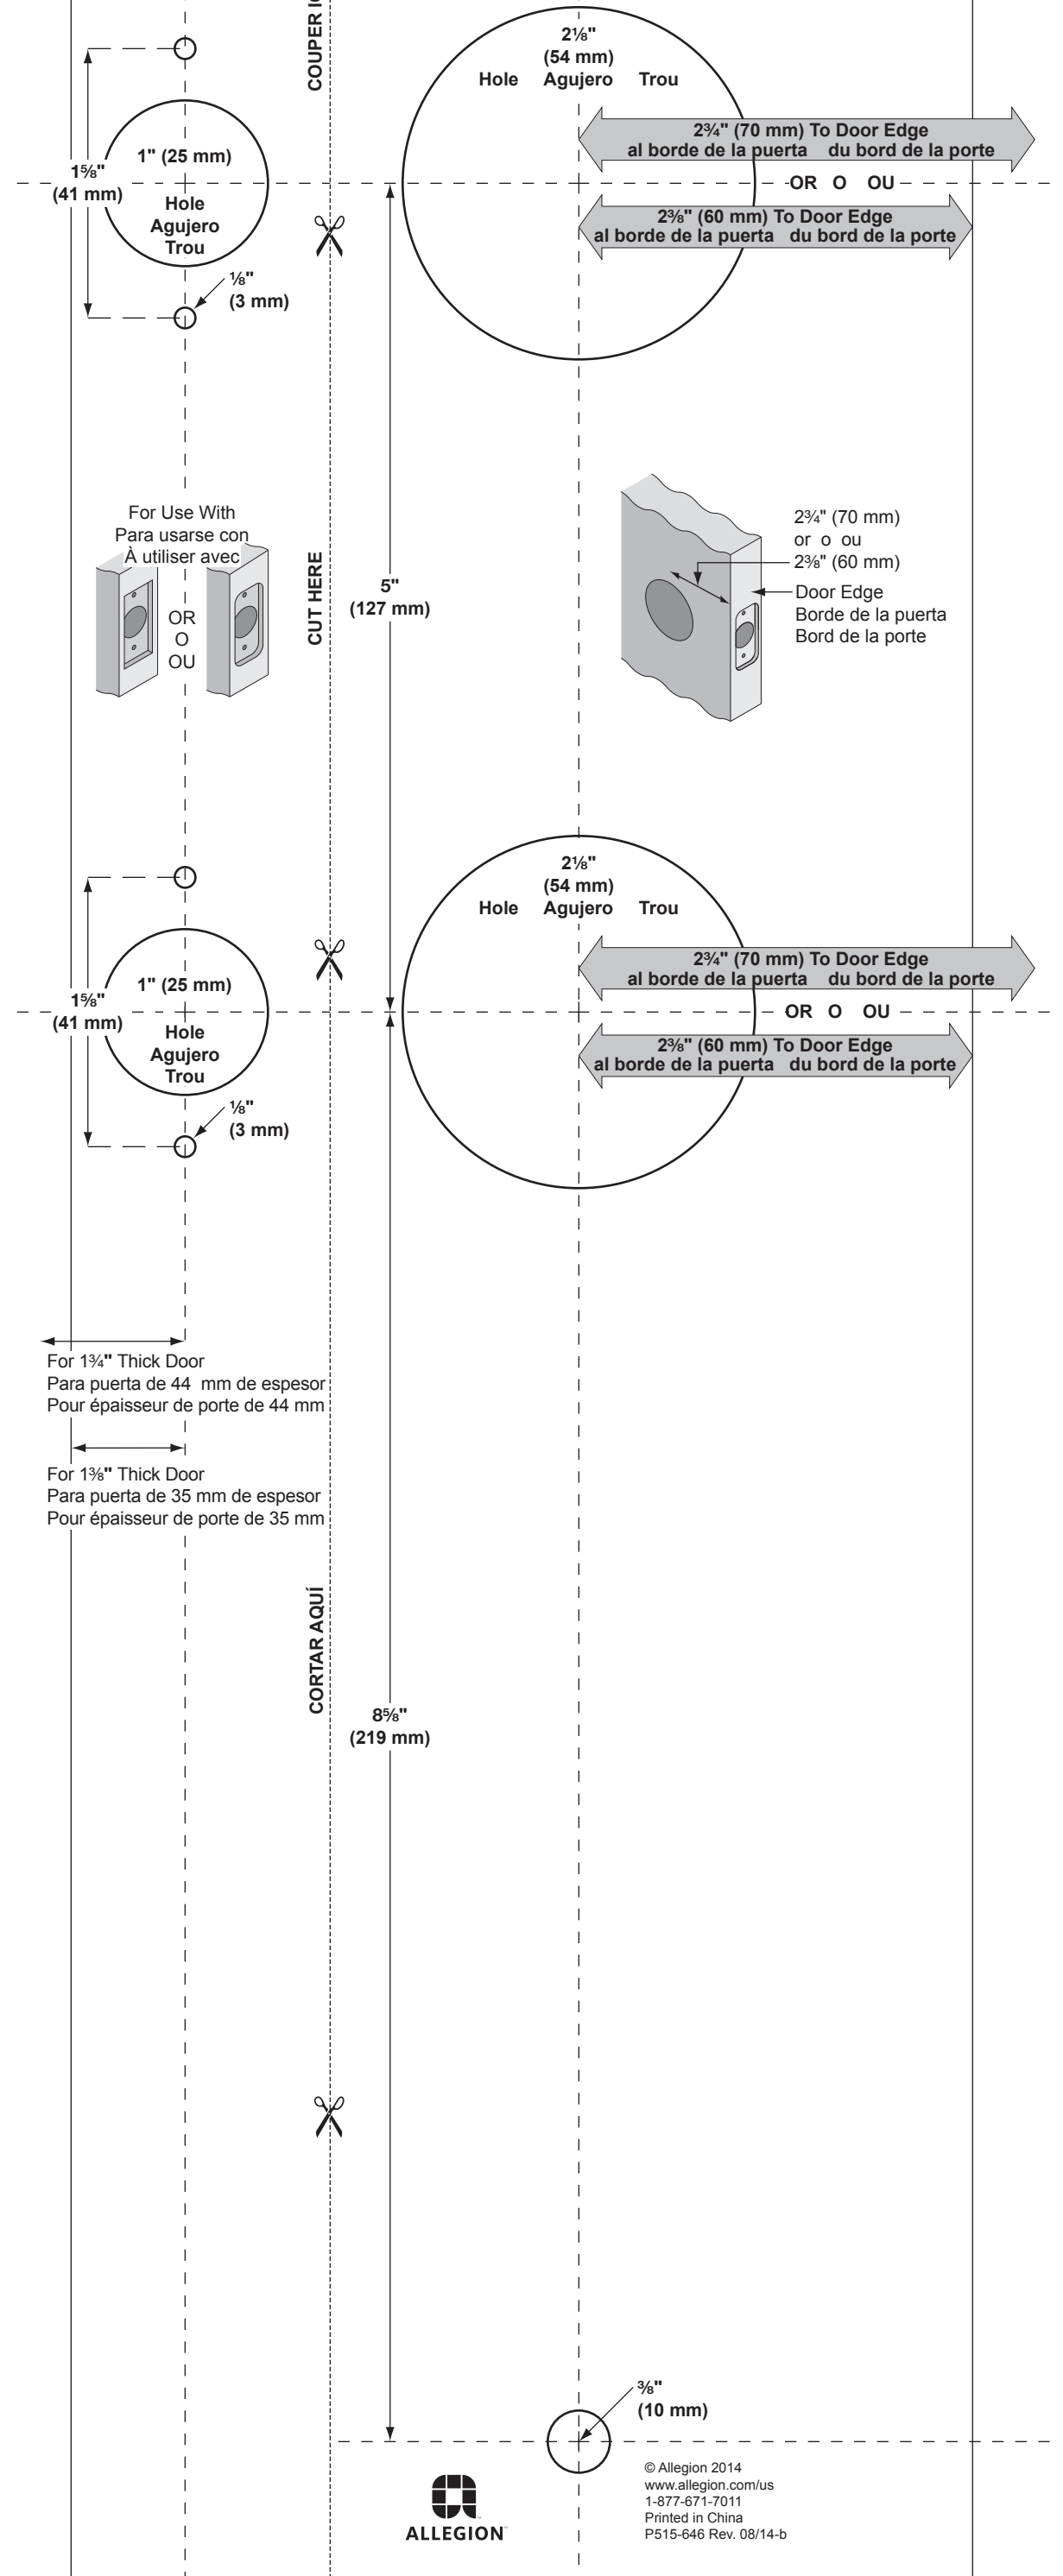

Template Plantilla Gabarit
Handleset

BEGINNING SHEET

FINAL SHEET

Additional Notes:

Revision History						Revision Description: B > Revised artwork					
A	B	C	D	E	F						
5718											
G	H	I									
Material						Edited By		Approved By		EC Number	Release Date
White Paper						E. Kelso		L. Blocker			08-14
Notes						Title					
1. printed two sides						Template JD60/62					
2. printed black						Creation Date		Number		Revision	
3. tolerance: ± .13						01-31-07		P515-646		B	
4. see sheet 2 for artwork						Created By		Activity		© Allegion 2014	
5. printed in country may vary						E. Kelso		3899 Hancock Expwy Security, CO 80911			
						Software: InDesign CS6					