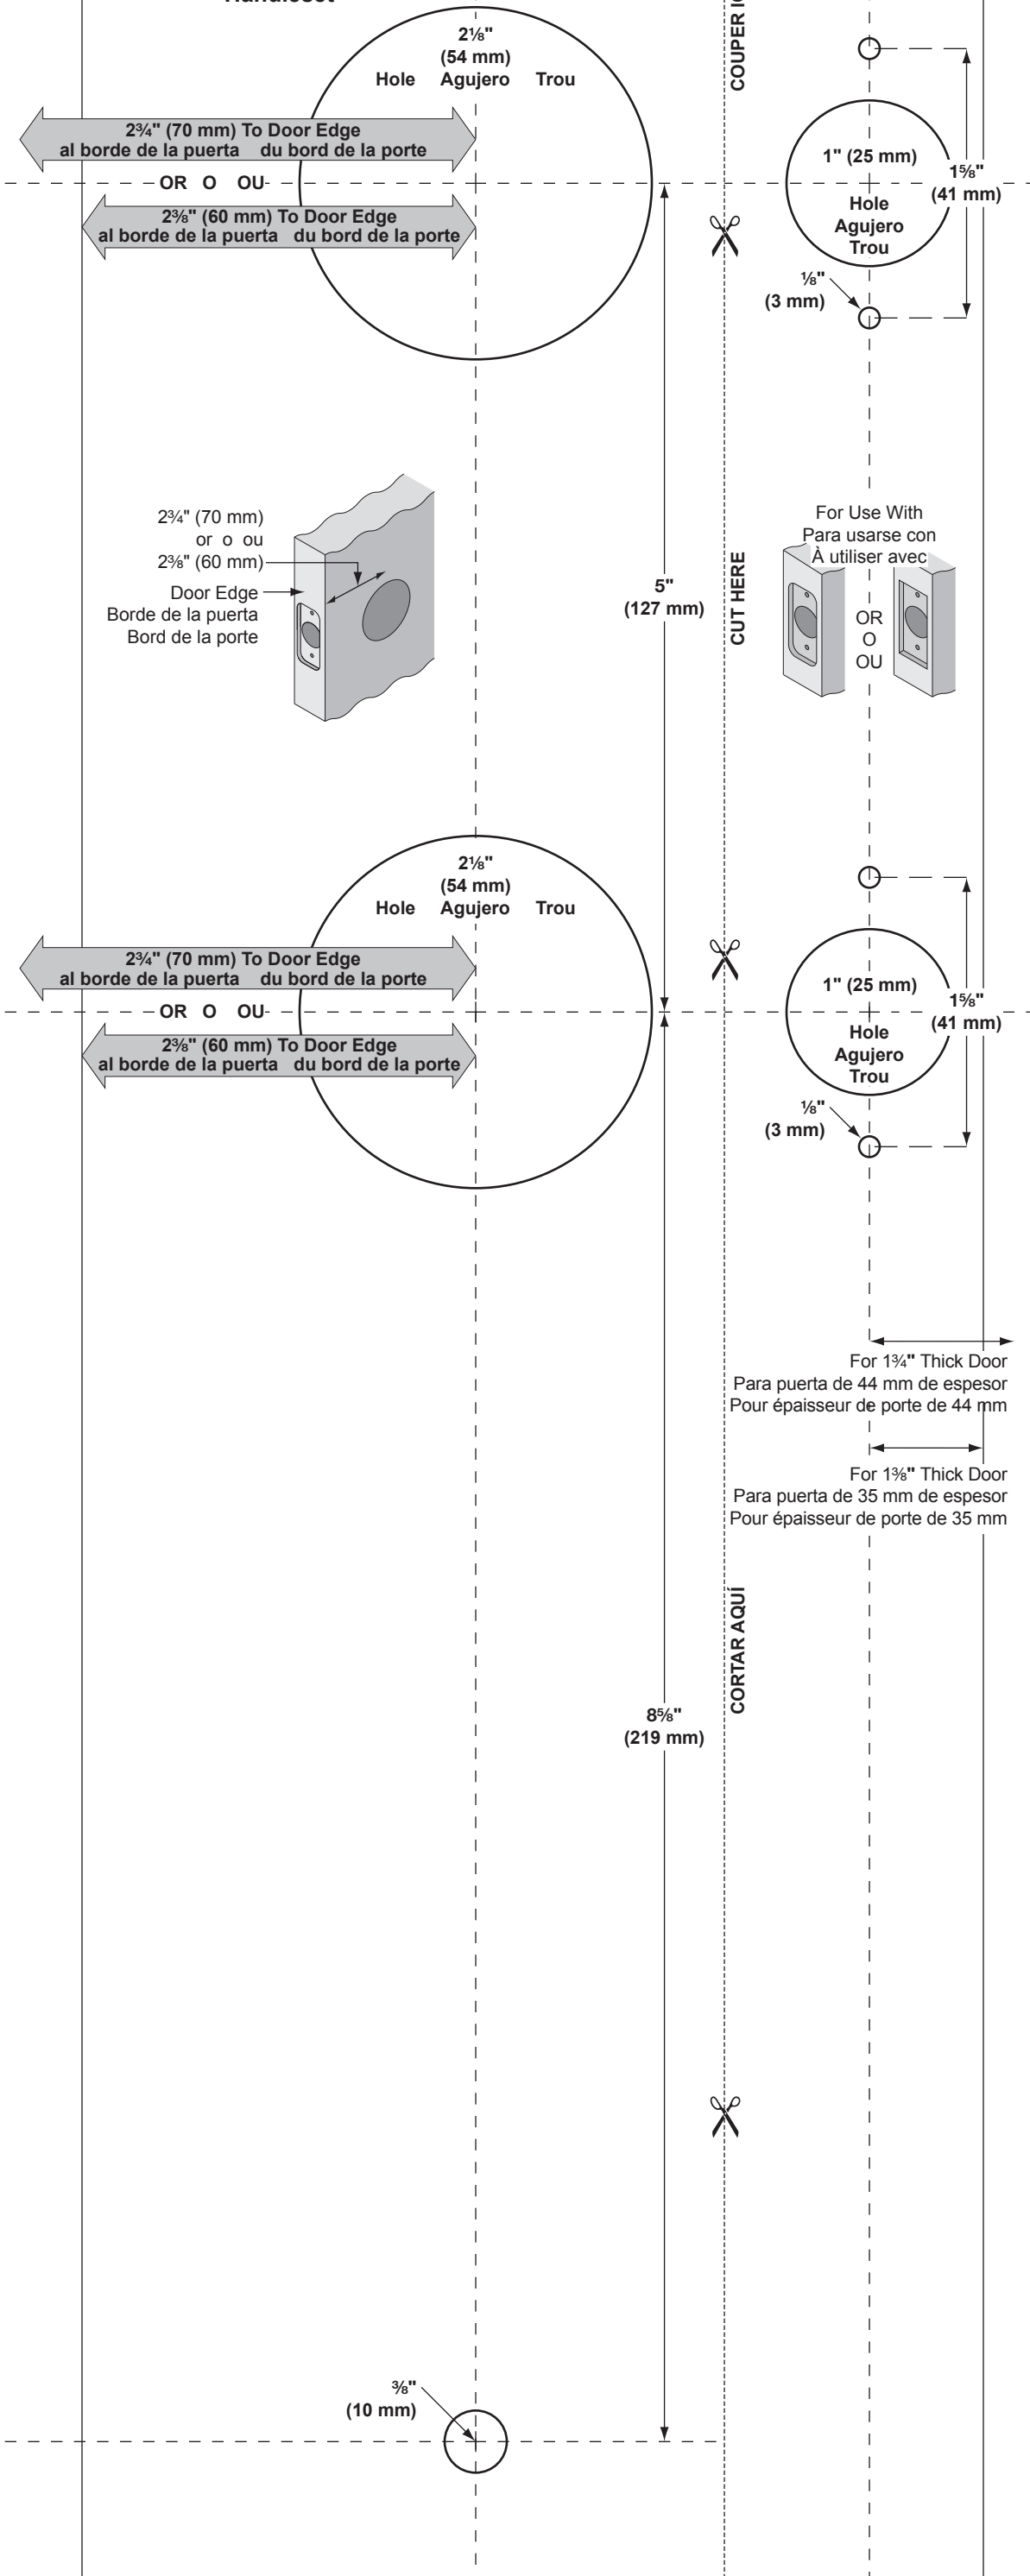

Template Plantilla Gabarit
Handleset

BEGINNING SHEET

FINAL SHEET

Additional Notes:

Revision History						Revision Description: B > Revised artwork					
A	B	C	D	E	F						
5718											
G	H	I									
Material						Edited By		Approved By		EC Number	Release Date
White Paper						E. Kelso		L. Blocker			08-14
Notes						Title					
1. printed two sides						Template JD60/62					
2. printed black						Creation Date		Number		Revision	
3. tolerance: ± .13						01-31-07		P515-646		B	
4. see sheet 2 for artwork						Created By		Activity		© Allegion 2014	
5. printed in country may vary						E. Kelso		3899 Hancock Expwy Security, CO 80911			
						Software: InDesign CS6					